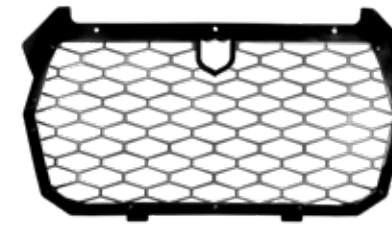

2024 RZR XP & XP 4

2024 RZR XP/XP 4

PURPOSE BUILT ACCESSORIES

PRO ARMOR WAS BUILT ON THE FOUNDATION OF TOUGH PRODUCTS TO WITHSTAND THE FORCES OF NATURE. OUR UTV BUMPERS CARRY ON THE LEGACY OF DESIGN & PROTECTION

- Bumpers combine strength & lightweight for increased durability
- Added coverage & protection for front & rear of vehicles
- Color matched options for your model & year
- Easy installation with included hardware

RZR XP GRILLE

AGRESSIVE DESIGN & STYLE.

- Maintains airflow
- Black metallic mesh/Color frame
- Easy install
- Available in all signature colors

RZR® XP / XP 4 '24
P/N P2214U305 Grille $169⁹⁵