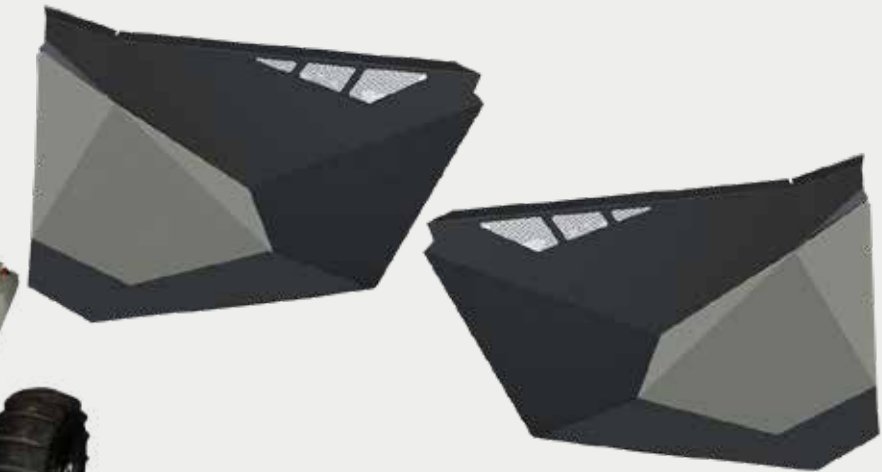

TURBO R DOORS

REVERSED HINGED, DIRECT BOLT ON UTILIZING OEM PADDLE LATCHES

RZR Turbo R Doors
P2217D003 (Gray Rear Door Accent) $899⁹⁵
P199D003 (Black Rear Door Accent) $1069⁹⁵