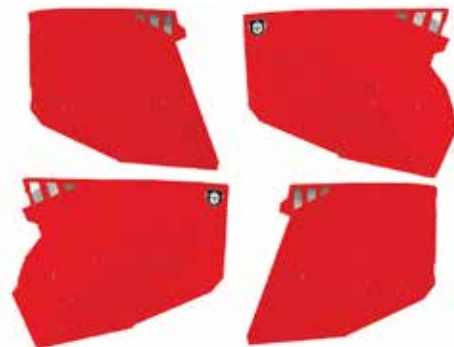

STEALTH XP 4 1000

FOUR SEATER DOOR SKINS MOUNT DIRECTLY OVER STOCK DOORS.

RZR® '14-'22 XP 4 1000 & Turbo $999⁹⁵
P/N P144228