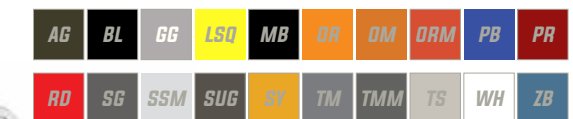

PRO XP 4 CAGE

FOUR SEATER COLOR-MATCHED CAGES AND UNPRECEDENTED STYLE.

- 1.75" & 2" Steel Tubing
- Fully integrated rear to chassis
- Direct replacement of OEM Cage
- Available with V or No intrusion

RZR® Pro XP 4 '20-'21 No-Int. $2399⁹⁵
P/N P1910C049
P/N P1910C050 V-Int. $2499⁹⁵

Pro XP/XP4 '20-'21 Stock Int. bars
P/N P199U303MB $299⁹⁵