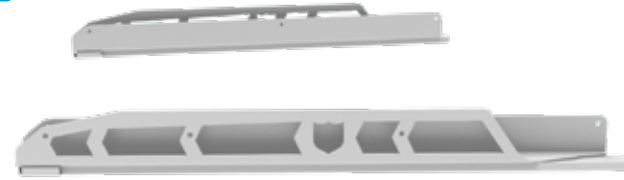

2024 XP & XP 4 ACCESSORIES

RZR XP & XP 4 A-ARM GUARDS

SHIELD RZR FROM ROCK & BRANCHES.

- .08" high-grade quality aluminum
- Includes all brackets and hardware

RZR XP/XP 4 '24 A-ARM GUARDS $229⁹⁵
P/N P2214P365

RZR XP & XP 4 WINDSHIELDS

SHIELD RZR FROM ROCK & BRANCHES.

- .08" high-grade quality aluminum
- Automotive safety glass and locking rubber trip
- Vented airflow

RZR XP/XP 4 '24 WINDSHIELDS $699⁹⁵
P/N P2214W463 (PRO ARMOR CAGE ONLY)

RZR XP & XP 4 TRAILING GUARDS

SHIELD RZR FROM ROCK & BRANCHES.

- .08" high-grade quality aluminum
- Includes all brackets and hardware
- Built with UHMW bottom skid

RZR XP/XP 4 '24 TRAILING ARM GUARDS $229⁹⁵
P/N P2214P366

RZR XP & XP 4 SUSPENSION SEATS

DESIGNED TO DELIVER THE MOST COMFORT AND PERFORMANCE.

DESIGNED TO DELIVER THE MOST COMFORT AND PERFORMANCE.

- Marine grade vinyl for long life & durability
- Re-enforced with K-Tex to eliminate rubbing holes
- Painted black seat frame for anti-corrosion
- Added comfort & lumbar support
- Easy installation with no drilling

RZR XP/XP 4 '24 FRONT SEATS $529⁹⁵
P/N P2214S195

RZR XP 4 '24 REAR SEATS $529⁹⁵
P/N P2214S196

BUMPERS & SKID PLATES

- Bumpers constructed from 1.75" high-grade aluminum tubing
- Front Bumper works with Pro Armor cube lights or light bars
- Stock chassis mounting locations
- Skid Plates constructed from .08" high-grade quality aluminum

A RZR XP/XP 4 '24 FRONT BUMPER $289⁹⁵
P/N P2214P360

C RZR XP/XP 4 '24 FRONT SKID $79⁹⁵
P/N P2214P363

B RZR XP/XP 4 '24 REAR BUMPER $349⁹⁵
P/N P2214P361

D RZR XP/XP 4 '24 REAR SKID $89⁹⁵
P/N P2214P367