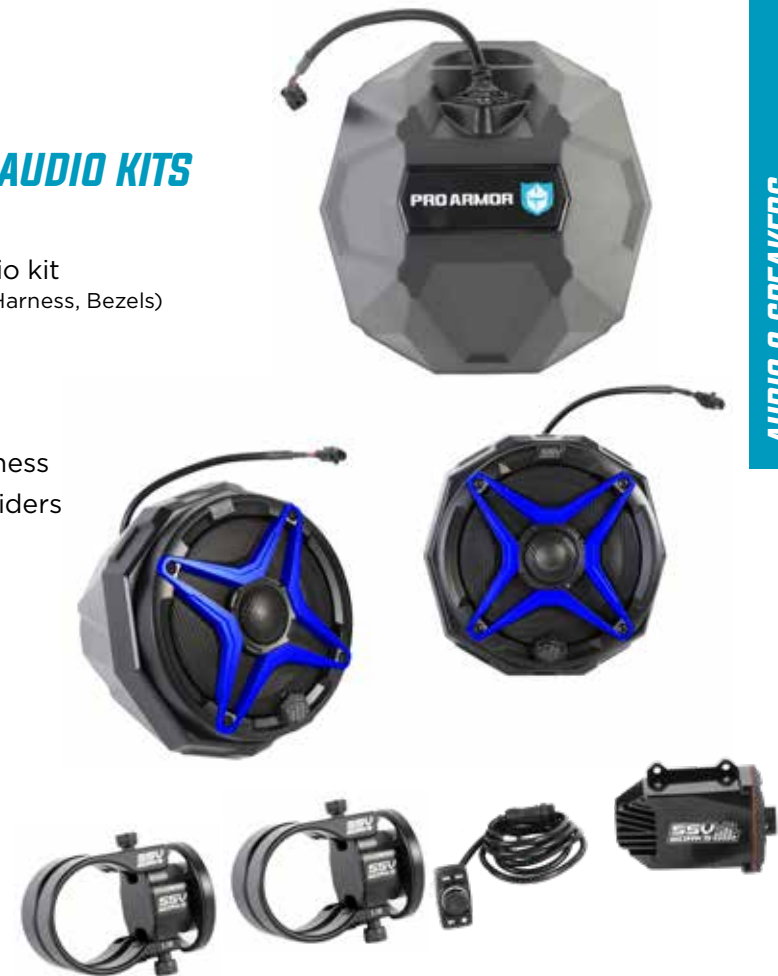

AUDIO & SPEAKERS

AUDIO & SPEAKERS

COMPACT CAGE SPEAKER KITS

PRO ARMOR JOINS WITH SSV WORKS® TO BRING YOU THE BEST IN A COMPACT CAGE SPEAKER MEDIA KIT TO PLAY THE SOUNDTRACK FOR EVERY RIDE. THIS 2-SPEAKER AUDIO KIT IS A HARD HITTER! THIS KIT IS EXPANDABLE HOWEVER YOU SEE FIT WITH MULTIPLE COLOR BEZEL OPTIONS AND CLAMP SIZES TO SUITE YOUR VEHICLE.

PRO ARMOR 2-SPEAKER SXS CAGE AUDIO KITS

SSV COLLABORATION PACKS AN AUDIO PUNCH!

- Everything you need in one box for a 2-speaker audio kit (Speakers, Amplifier, Clamps, Bluetooth Controller, Plug-n-Play Harness, Bezels)
- Powersports rated cage speaker pods
- Compact rocker switch audio controls
- Weather-proof and resistant to the extremes
- Easy install clamp system & plug n play speaker harness
- High-strength Polymer constructed specifically for riders
- Wirelessly stream audio from your smartphone

2-Speaker Audio kit (1.75" clamps)

P/N A22UA140 **$599⁹⁵**
RZR®S/XP/ARCTIC CAT® WILDCAT/
YAMAHA® RHINO/KAWASAKI® TERYX

2-Speaker Audio kit (1.85" clamps)

P/N A22UA141 **$599⁹⁵**
Can-Am® Maverick X3/X3 MAX/KAWASAKI® TERYX

2-Speaker Audio kit (2" clamps)

P/N A22UA142 **$599⁹⁵**
RZR®PRO XP/PRO XP 4/PRO R/R4/TURBO R/R4/HONDA® TALON/
YAMAHA® VIKING 6/Can-Am® Defender/COMMANDER/MAVERICK

2-Speaker Audio kit (J-Hook clamps)

P/N A22UA144 **$649⁹⁵**
Polaris® RANGER® Specific

2-Speaker Audio kit (Profile clamps)

P/N A22UA143 **$619⁹⁵**
Polaris® GENERAL specific

POWERSPORTS SPEAKERS

GET LOUDER, CLEANER SOUND EVEN IN THE DIRT AND MUD. ENGINEERED SPECIFICALLY FOR POWERSPORTS, THE NEW WP-A6 WEATHERPROOF SPEAKER BRINGS AUDIOPHILE GRADE COMPONENTS TO THE OUTDOORS. THE 25MM TI-TWEETER CREATES CRISP BRILLIANT HIGHS ENGINEERED TO BE HEARD OUTDOORS, EVEN IN A HELMET... OVER THE MOTOR...HAULIN' DOWN THE TRAILS.