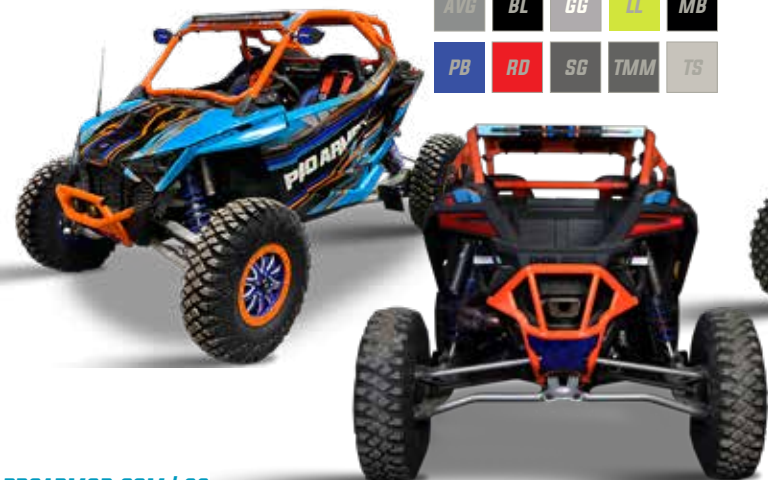

RZR PRO R OPTIONS

TWO SEATER COLOR-MATCHED CAGES AND UNPRECEDENTED STRENGTH & STYLE.

RZR® Pro R '22-'24
P/N P2111C054 Cab-Only No-Int. $2499⁹⁵
P/N P2111C055 Cab-Only V-Int. $2599⁹⁵