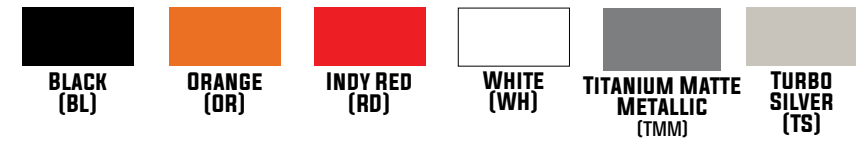

Mix or Match Skid plate color-ways and couple with a 11" Lightbar

BUMPERS & SKID PLATES

- Bumpers constructed from 1.75" high-grade aluminum tubing
- Front Bumper works with Pro Armor cube lights or light bars
- Stock chassis mounting locations
- Skid Plates constructed from .08" high-grade quality aluminum

A RZR XP/XP 4 '24 FRONT BUMPER $289⁹⁵
P/N P2214P360

C RZR XP/XP 4 '24 FRONT SKID $79⁹⁵
P/N P2214P363

B RZR XP/XP 4 '24 REAR BUMPER $349⁹⁵
P/N P2214P361

D RZR XP/XP 4 '24 REAR SKID $89⁹⁵
P/N P2214P367