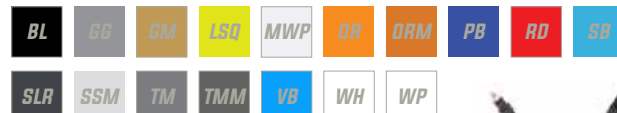

Ratcheting Y-Strap alone $64⁹⁵
P/N A040225