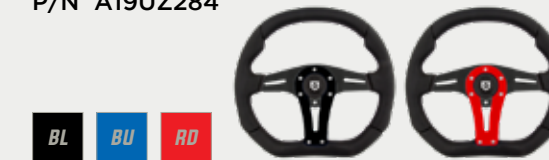

FORCE STEERING WHEEL

13.5" ALUMINUM SPOKE STEERING WHEEL WITH ACCENT COLOR.

Universal 6-bolt pattern $149⁹⁵
P/N A19UZ284

BL BU RD

D-SHAPE STEERING WHEEL

13.75" D-SHAPE STEERING WHEEL WITH BLACK ALUMINUM SPOKE.

Universal 6-bolt pattern $119⁹⁵
P/N A19UZ283BL