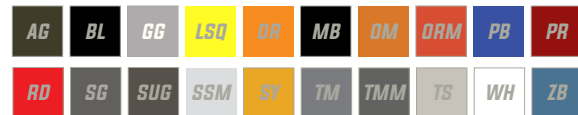

## FRONT WINDSHIELDS

FIT PRO ARMOR CAGE SYSTEMS & ROOFS. AVAILABLE IN ALL POLARIS® SIGNATURE COLORS. LAMINATED SAFETY GLASS.

'22-'24 RZR Pro R/Turbo R (2/4 seat) \$679<sup>95</sup>  
P/N P219W463

'20-'24 RZR Pro XP/XP4 \$629<sup>95</sup>  
P/N P199W463